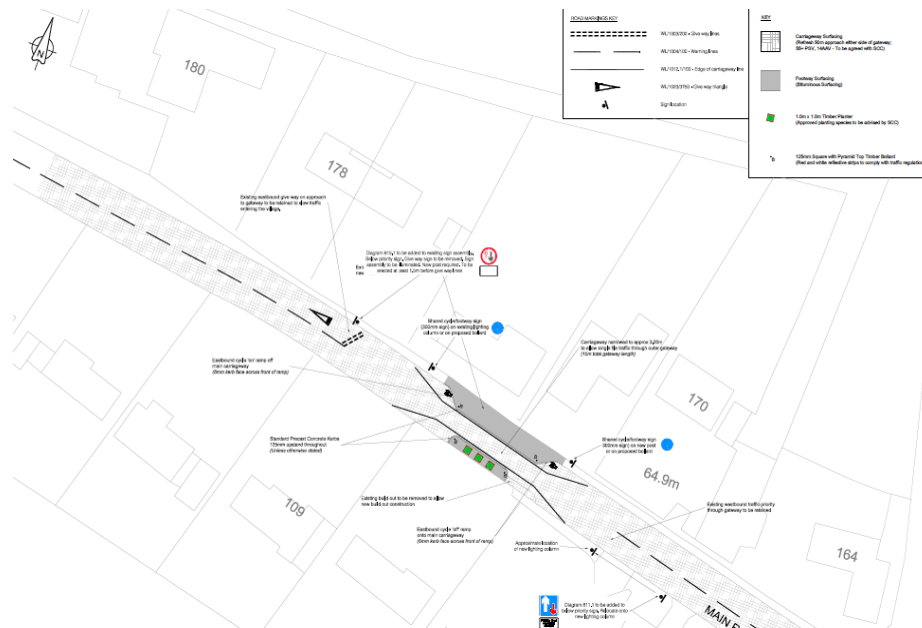

Statement on Traffic Calming Measures 15-06-18

The exhibition will continue to be available in the Library, Holland Sports Club and in the Village Hall foyer.

The works in the Little India area are underway and are likely to continue until 30th June.

Works on the existing outer gateway on Upper Main Street (see below) may commence on the 18th June.

To complete phase 1 works will require some Saturday closures which are planned for the following dates - 30 June 2018, 7 July 2018, 14 July 2018, 4 August 2018, 11 August 2018, 18 August 2018 – note the dates recently published in the Burton Mail were out of date. We will publish more detail as we get it.