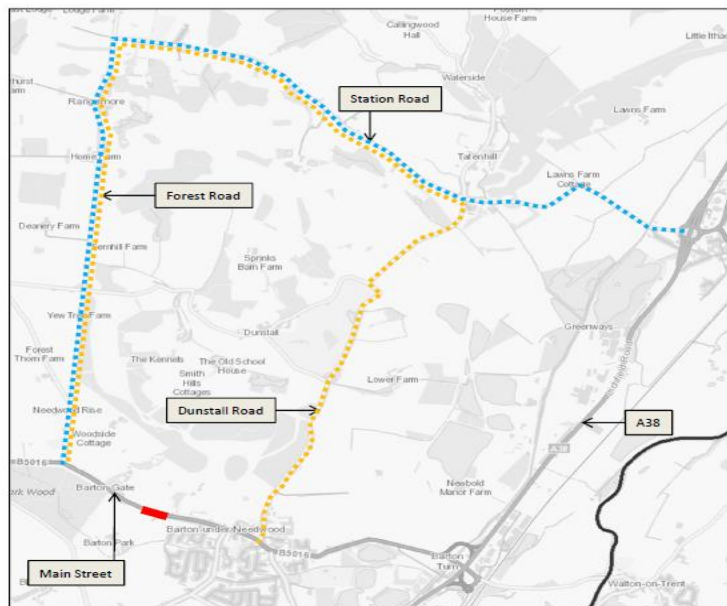

Statement on Traffic Calming Measures 29-06-18

The exhibition continues to be available in the Library, Holland Sports Club and in the Village Hall foyer. This now focuses on the Centenary Square works.

Works cover kerbing the smaller of the build outs outside 174 Main Street and the surfacing gang are planing out and resurfacing the carriageway at the other build out at the change of speed limit from 30 to 40.

A temporary closure is scheduled for this Saturday, 30th June, from 7:30 am until mid-afternoon. The works are on Upper Main Street and diversions will be in operation as follows.

Section 1:
B5016 Main Street Temporary Closure

- Key:
- ⋯ Diversion Main Street east & west
 - ⋯ Diversion east to A38
 - Works extents